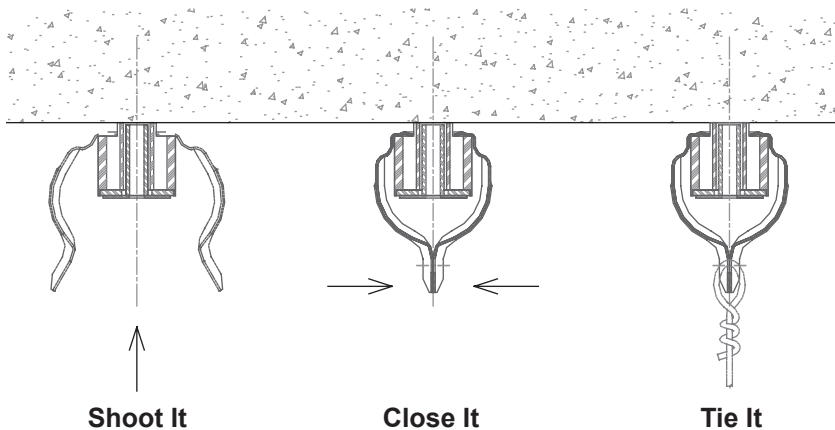

IsoGrid

Quick Connect WireTie Ceiling Hanger

Dual Deflection Neoprene Isolator

The IsoGrid Quick Connect WireTie Ceiling Hanger utilizes a specially designed **Dual Deflection** neoprene isolator with internal bulge areas. These internal bulge areas allow the **Dual Deflection** neoprene element to achieve greater deflections than similarly sized elements while maintaining lateral stability. Greater deflection translates to greater performance for your noise control ceilings.

Application

Secured to concrete, metal deck, or structural framing, IsoGrid Quick-Connect WireTie Ceiling Hanger incorporates a neoprene element to resiliently support one or more layers of gypsum board. Attachment can be made directly into concrete by powder-actuated fastener through the hanger (where loads and local code permits). Wire is then tied to the bottom of the hanger bracket through the built-in mounting holes. Gypsum board is installed using either drywall ceiling grid or cold rolled and hat channel.

STC/IIC Sound Test Data

<p>6" Concrete Slab KINETICS™ IsoGrid Ceiling Hanger 6" Airspace Filled with Fiberglass Insulation Cold Rolled Channel (CRC) Drywall Furring Channel 2 Layers 5/8" Gypsum Board</p>	<p>STC 63 IIC 50</p>	 <p style="text-align: center;">KINETICS Test #AT001084</p>
---	---	--

*Based on IsoGrid 4'x4' on center spacing carrying 16 sq. ft. of ceiling

3 Step Quick-Connect Installation

kineticsnoise.com
sales@kineticsnoise.com
 1-800-959-1229