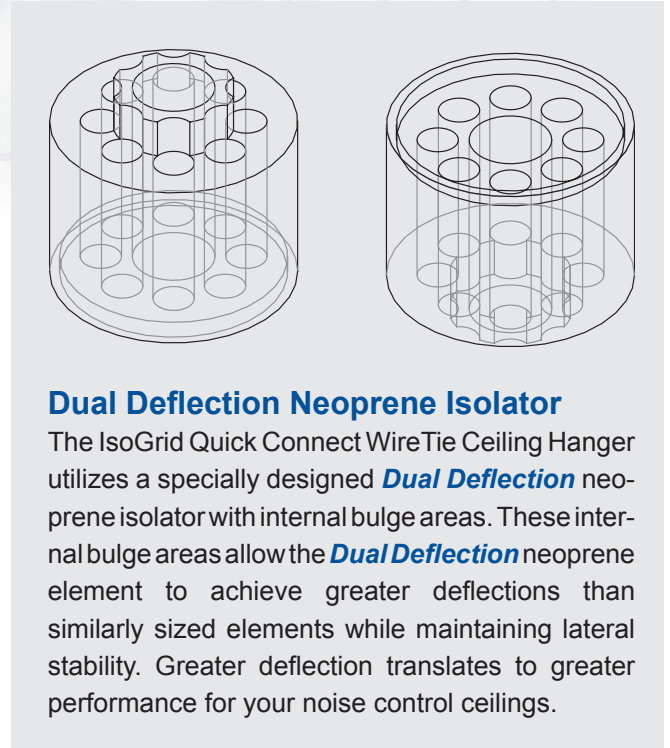

IsoGrid

Quick Connect WireTie Ceiling Hanger

Dual Deflection Neoprene Isolator

The IsoGrid Quick Connect WireTie Ceiling Hanger utilizes a specially designed **Dual Deflection** neoprene isolator with internal bulge areas. These internal bulge areas allow the **Dual Deflection** neoprene element to achieve greater deflections than similarly sized elements while maintaining lateral stability. Greater deflection translates to greater performance for your noise control ceilings.

Benefits

- Dramatic labor savings over conventional ceiling hangers
- Meet STC and IIC requirements while maximizing ceiling height
- Various attachment methods allow for installation on a variety of ceiling structures
- Easiest and quickest install of any ceiling hanger
- Known deflection rates ensure performance under design loads
- Bronze core prevents poor acoustic performance due to over compression or accidental short circuiting

Application

Secured to concrete, metal deck, or structural framing, IsoGrid Quick-Connect WireTie Ceiling Hanger incorporates a neoprene element to resiliently support one or more layers of gypsum board. Attachment can be made directly into concrete by powder-actuated fastener through the hanger (where loads and local code permits). Wire is then tied to the bottom of the hanger bracket through the built-in mounting holes. Gypsum board is installed using either drywall ceiling grid or cold rolled and hat channel.

STC/IIC Sound Test Data

<p>6" Concrete Slab KINETICS™ IsoGrid Ceiling Hanger 6" Airspace Filled with Fiberglass Insulation Cold Rolled Channel (CRC) Drywall Furring Channel 2 Layers 5/8" Gypsum Board</p>	<p>STC 63 IIC 50</p>	 <p style="text-align: center;">KINETICS Test #AT001084</p>
---	---	--