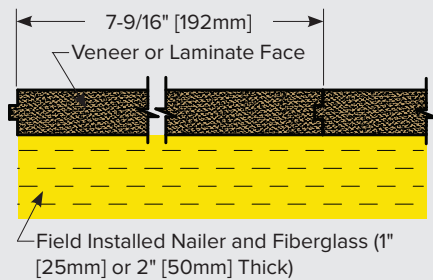

Sound Absorption

Frequency	Bass					Mid Range								Treble					NRC
	100	125	160	200	250	315	400	500	630	800	1000	1250	1600	2000	2500	3150	4000	5000	
Picado 5, 1" - FG	0.12	0.15	0.29	0.39	0.54	0.73	0.90	1.00	1.07	1.05	0.99	0.99	0.81	0.74	0.64	0.56	0.52	0.54	0.80
Picado 9, 1" - FG	0.13	0.15	0.27	0.37	0.55	0.71	0.88	0.96	1.07	1.07	1.03	0.94	0.86	0.75	0.68	0.61	0.60	0.64	0.80
Picado 5, 2" - FG	0.44	0.44	0.65	0.90	0.98	1.09	1.05	1.03	0.98	0.93	0.87	0.81	0.79	0.79	0.73	0.64	0.56	0.52	0.90
Picado 9, 2" - FG	0.27	0.37	0.60	0.88	1.06	1.12	1.11	1.08	1.03	0.96	0.91	0.85	0.84	0.78	0.74	0.69	0.62	0.60	0.95
Picado 5, E-400*	0.74	0.78	0.83	0.89	0.86	0.81	0.73	0.65	0.73	0.67	0.65	0.69	0.71	0.76	0.74	0.67	0.57	0.49	0.75
Picado 9, E-400*	0.82	0.83	0.87	0.91	0.86	0.82	0.69	0.60	0.71	0.68	0.65	0.65	0.70	0.73	0.74	0.70	0.61	0.57	0.70

*Tested without fiberglass backer • FG = Fiberglass absorptive core • Noise Reduction Coefficient (NRC) frequencies shown in blue

Configurations

PLANKS

Picado tongue and groove planks create a hardwood floor-like appearance. Planks are easily field cut and nailed in place around doors, windows, and other architectural features.