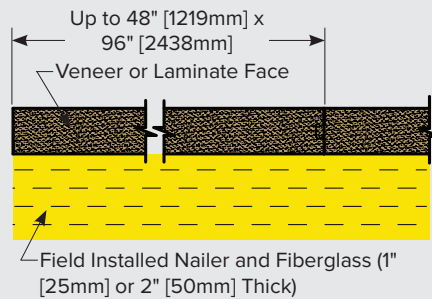

PERFORATION VISIBILITY*

Perf Pattern	Picado 5	Picado 9
Clearly Visible	1-4 feet	1-8 feet
Marginally Visible	4-10 feet	8-15 feet
Not Visible	10+ feet	15+ feet

*Note: Perforation visibility is a factor of the finish color as well as lighting conditions; guide above is offered as a conservative estimate

*Tested without fiberglass backer • FG = Fiberglass absorptive core • Noise Reduction Coefficient (NRC) frequencies shown in blue

Configurations

PLANKS

Picado tongue and groove planks create a hardwood floor-like appearance. Planks are easily field cut and nailed in place around doors, windows, and other architectural features.

PANELS

Picado panels are hung on z-clips and can be custom sized to your dimensions.

ENSEMBLE

Ensemble arrives as a ready to hang panel complete with fiberglass and frame.

Options

Veneer	Core	Matching	Cuts	Finish	Edges
Maple*	MDF*	Random*	Plain Sliced (flat)*	Clearcoat (38 sheen)*	Bare MDF*
Cherry*	Fire Rated NAUF-MDF*	Book	Quarter	Laminate (<i>Picado 9 only</i>)	Stain/Painted
Oak*	NAUF-MDF	Slip	Rift	Paint	Edge Banded
Walnut*	FR Particleboard	Sequence	Rotary	Unfinished**	Trim Pieces
Birch*	CARB.2				
Mahogany*					
Custom					