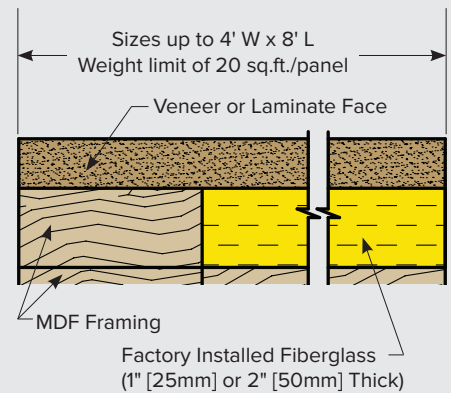

KINETICS™ Picado

ACOUSTICAL WOOD COLLECTION

Picado 5

Picado 9

Picado MicroPerf is a highly absorptive wood system that appears like a solid surface. Acoustical performance starts with a core drilled with over three hundred holes per square foot. Over this core the Picado pinhole veneer is added and the wood surface transforms from reflective to absorptive. Picado MicroPerf pinholes virtually disappear from sight from as close as ten feet away, giving it the appearance of solid wood. Select Picado by itself when a uniform wood finish is desired, or combine with other products from Kinetics' Acoustical Wood Collection.

PERFORATION VISIBILITY*

Perf Pattern	Picado 5	Picado 9
Clearly Visible	1-4 feet	1-8 feet
Marginally Visible	4-10 feet	8-15 feet
Not Visible	10+ feet	15+ feet

*Note: Perforation visibility is a factor of the finish color as well as lighting conditions; guide above is offered as a conservative estimate

*Tested without fiberglass backer • FG = Fiberglass absorptive core • Noise Reduction Coefficient (NRC) frequencies shown in blue

Configurations

PLANKS

Picado tongue and groove planks create a hardwood floor-like appearance. Planks are easily field cut and nailed in place around doors, windows, and other architectural features.

PANELS

Picado panels are hung on z-clips and can be custom sized to your dimensions.

ENSEMBLE

Ensemble arrives as a ready to hang panel complete with fiberglass and frame.

Options

Veneer	Core	Matching	Cuts	Finish	Edges
Maple*	MDF*	Random*	Plain Sliced (flat)*	Clearcoat (38 sheen)*	Bare MDF*
Cherry*	Fire Rated NAUF-MDF*	Book	Quarter	Laminate (<i>Picado 9 only</i>)	Stain/Painted
Oak*	NAUF-MDF	Slip	Rift	Paint	Edge Banded
Walnut*	FR Particleboard	Sequence	Rotary	Unfinished**	Trim Pieces
Birch*	CARB.2				
Mahogany*					
Custom					