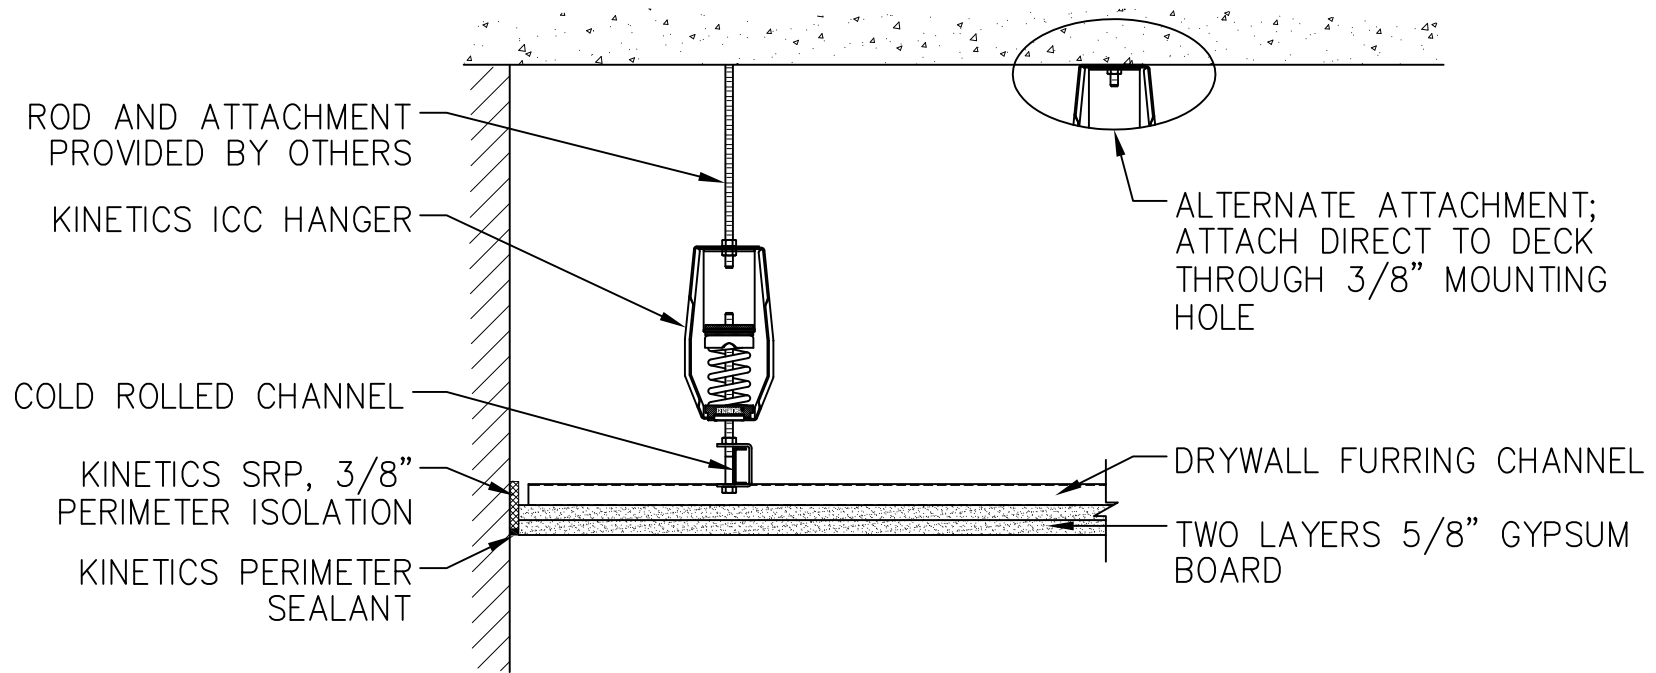

HANGER TYPE	SPRING COLOR	SPRING RATE
ICC-24	BLUE	23#
ICC-37	WHITE	37#
ICC-50	GREEN	52#
ICC-75	BLACK	77#
ICC-100	GRAY	102#
ICC-150	RED	150#
ICC-210	BROWN	206#

DIMENSION FORMAT: IN (mm)

TITLE TYPICAL CONSTRUCTION
ICC CEILING HANGER
AT PERIMETER

LAST DATE
REVISED
01/29/15

REVISED BY
TJM

DRAWING NO.
AA001910

AA