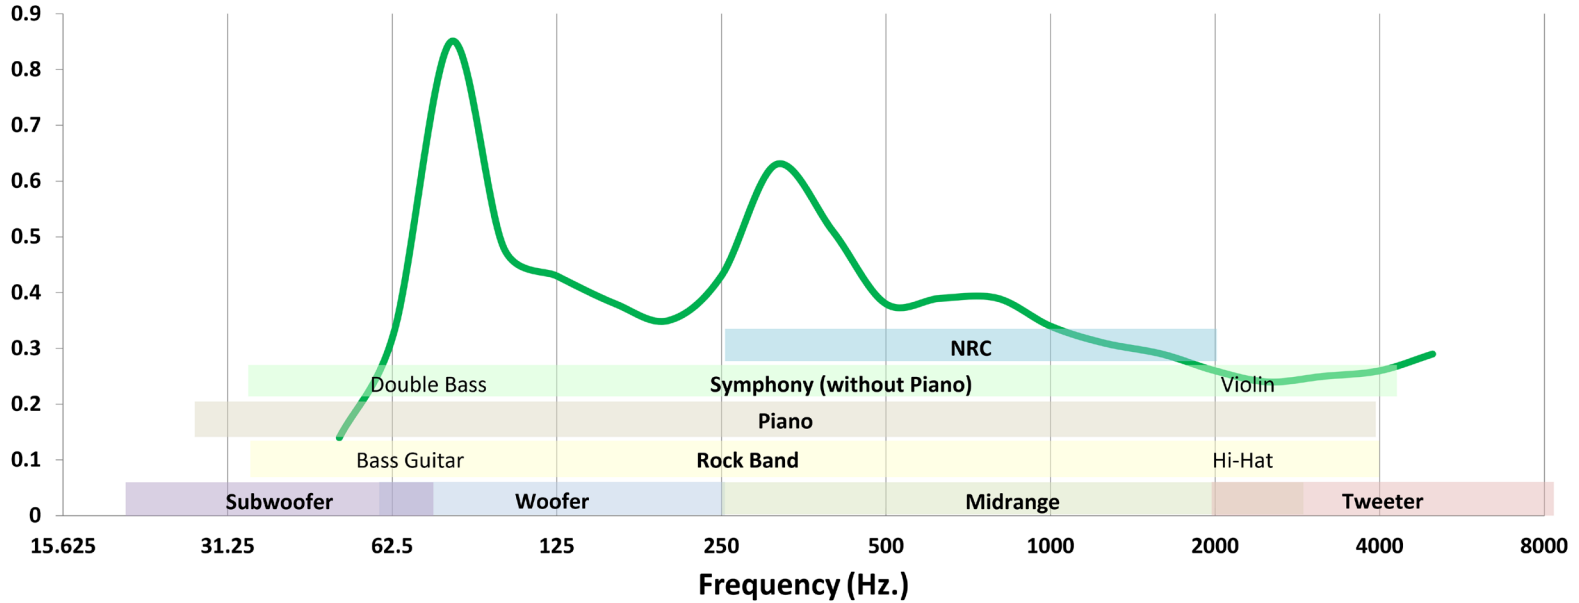

VTLF | Music Rated Acoustical Panel

COMPOSITION

Engineered composite core

Hardened sides ensures crisp edges

Wrapped in fabric from Guilford of Maine, or factory-approved, customer-selected material

MOUNTING

HardSide Impaling Clips with adhesive

Rotofast Clips for ceilings

Z-Clips - movable

Velcro - movable

ACOUSTICAL PERFORMANCE

SOUND ABSORPTION PER ASTM C-423

TYPE A MOUNTING

Frequency (Hz)	63	80	100	125	160	200	250	315	400	500	630	800	1000	1250	1600	2000	2500
2-1/8" thick VTLF	0.33	0.85	0.48	0.43	0.38	0.35	0.43	0.63	0.51	0.38	0.39	0.39	0.34	0.31	0.29	0.26	0.24

MUSIC RATED PANELS

NRC results are not a good indicator of how absorbers perform in a music environment. The room building and finish materials, room shape, and type of music need to be examined before acoustic treatment should be selected.

VTLF excels in frequencies where most absorbers stop working. Use by itself in areas which contain open-weave upholstery, plush carpeting, and drapery. Use with other Music Rated Panels in any music environment.

kineticsnoise.com
sales@kineticsnoise.com
1-800-959-1229