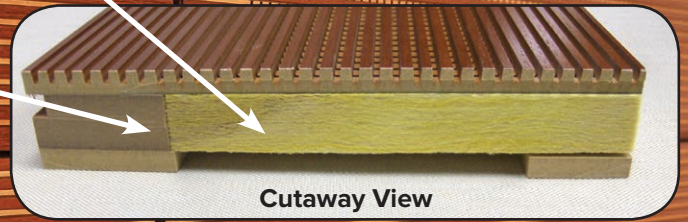

1" (25.4 mm) or 2" (50.8 mm)
Fiberglass Options

Frame

KINETICS® Ensemble

ACOUSTICAL WOOD COLLECTION

The Ensemble is a prebuilt, ready-to-hang sound absorptive wood panel. All that is required to install the Ensemble is to simply add z-clips and hang. This makes this product perfect for both retrofits as well as new builds. The Ensemble can be made in your choice of patterns as well as wood veneer or laminate finish. The Kinetics' Acoustical Wood Collection enables designers to create beautiful auditoriums, atriums, conference rooms, courthouses and student centers finished in wood while providing acoustic function and comfort.

ENSEMBLE PATTERN OPTIONS

<p>ALTO 8</p> <p>8mm groove spacing (actual size)</p>	<p>ALTO 16</p> <p>16mm groove spacing (actual size)</p>	<p>CC3</p> <p>3mm wide cross cut (actual size)</p>	<p>PICADO 5</p> <p>.5mm hole pattern (actual size)</p>	<p>PICADO 9</p> <p>.9mm hole pattern (actual size)</p>
<p>SERENO 2/10</p> <p>2mm face holes / 10mm back holes (actual size)</p>	<p>SERENO 4/10</p> <p>4mm face holes / 10mm back holes (actual size)</p>	<p>SERENO 4</p> <p>4mm through holes (actual size)</p>	<p>SERENO 6</p> <p>6mm through holes (actual size)</p>	