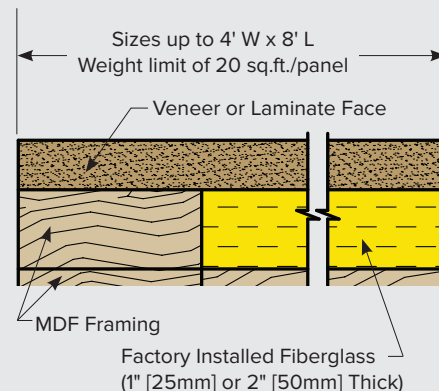

Sound Absorption

Frequency	125	250	500	1000	2000	4000	NRC
Alto 8 1" FG	0.19	0.41	1.00	0.95	0.44	0.49	0.70
Alto 8 2" FG	0.33	0.98	1.26	0.84	0.55	0.59	0.90
Alto 8 E-400 2" FG	0.84	1.01	1.11	0.93	0.62	0.66	0.90
Alto 16 1" FG	0.17	0.54	0.93	0.97	0.77	0.64	0.80
Alto 16 2" FG	0.43	0.99	0.95	0.86	0.78	0.73	0.90
Alto 16 E-400*	0.73	0.88	0.65	0.67	0.68	0.69	0.70
CC3-1" FG	0.07	0.35	0.86	0.91	0.71	0.55	0.70
CC3- E-400*	0.79	0.82	0.80	0.98	0.81	0.62	0.85
Picado 5, 1" - FG	0.12	0.54	1.00	0.99	0.74	0.52	0.80
Picado 9, 1" - FG	0.13	0.55	0.96	1.03	0.75	0.60	0.80
Picado 5, 2" - FG	0.44	0.98	1.03	0.87	0.79	0.56	0.90
Picado 9, 2" - FG	0.27	1.06	1.08	0.91	0.78	0.62	0.95
Picado 5, E-400*	0.74	0.86	0.65	0.65	0.76	0.57	0.75
Picado 9, E-400*	0.82	0.86	0.60	0.65	0.73	0.61	0.70
Sereno 2/10 1" FG	0.15	0.74	0.91	0.32	0.13	0.06	0.55
Sereno 2/10 2" FG	0.38	1.19	0.66	0.31	0.19	0.12	0.60
Sereno 2/10 E-400*	0.82	0.66	0.41	0.31	0.27	0.17	0.40
Sereno 4/10 1" FG	0.13	0.55	1.06	0.87	0.40	0.26	0.70
Sereno 4/10 2" FG	0.34	1.09	1.04	0.74	0.52	0.29	0.85
Sereno 4/10 E-400*	0.75	0.85	0.56	0.52	0.53	0.31	0.60
Sereno 4 1" FG	0.24	0.64	0.61	0.43	0.29	0.21	0.50
Sereno 4 2" FG	0.48	0.71	0.52	0.38	0.32	0.28	0.50
Sereno 4 E-400*	0.64	0.53	0.40	0.35	0.35	0.34	0.40
Sereno 6 1" FG	0.16	0.32	0.82	1.06	0.62	0.42	0.70
Sereno 6 2" FG	0.27	0.90	1.28	1.03	0.72	0.58	1.00
Sereno 6 E-400 FG	1.01	1.02	1.06	1.10	0.80	0.62	1.00

Configuration

ENSEMBLE

Ensemble arrives as a ready to hang panel complete with fiberglass and frame.

*Tested without fiberglass backer

FG = Fiberglass absorptive core

Noise Reduction Coefficient (NRC) frequencies shown in blue

Options

Veneer	Core	Matching	Cuts	Finish	Edges
Maple*	MDF*	Random*	Plain Sliced (flat)*	Clearcoat (38 sheen)*	Bare MDF*
Cherry*	Fire Rated NAUF-MDF*	Book	Quarter	Laminate	Stain/Painted
Oak*	NAUF-MDF	Slip	Rift	Paint	Edge Banded
Walnut*	FR Particleboard	Sequence	Rotary	Unfinished**	Trim Pieces
Birch*	CARB.2				
Mahogany*					
Custom					

FSC® Certification Available

Wood Notes: The beauty of wood is that it varies in color, grain pattern, and overall appearance and texture. Wood products are hygroscopic and therefore will shrink and expand with changes in humidity.

*Select for shortest lead time and/or cost savings

**To be finished in the field if matching other wood

kineticsnoise.com

sales@kineticsnoise.com

1-800-959-1229