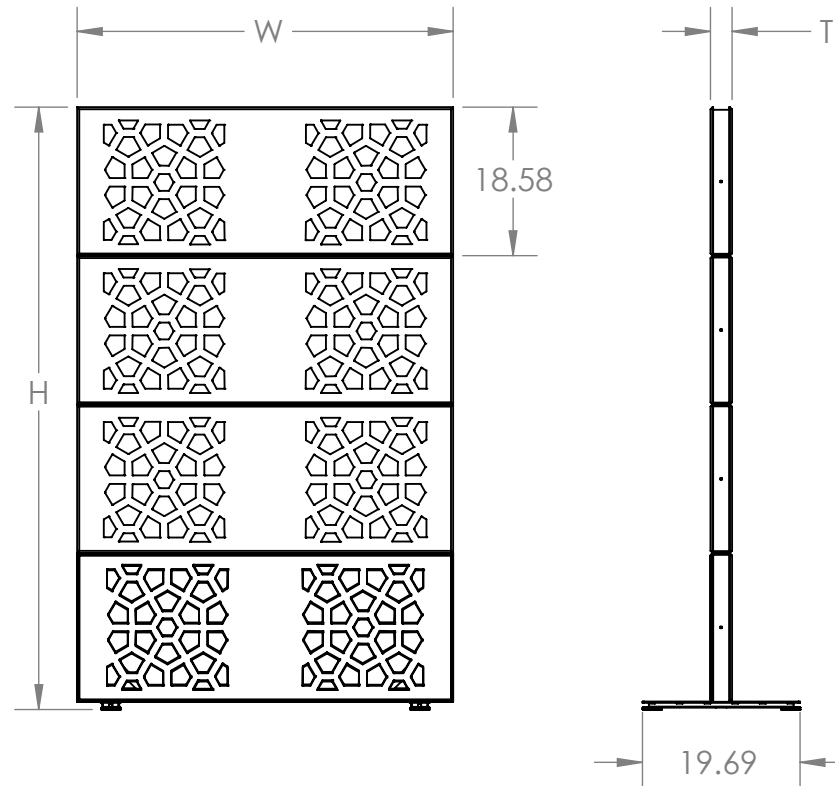

Size (in)		
H	W	T
57,75,93	47	2.72

TITLE  
kHedge

DATE  
09/01/2020

DRAWN BY  
CTC

DRAWINGS NO.

kHedge