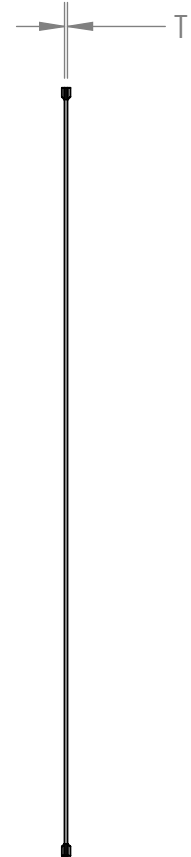

Size	W(in)	H(in)	T(mm)
Standard	24 , 48	72 , 96	3 , 9 , 24
Custom (Max)	48	96	24

TITLE
kWall

DATE
08/31/2020

DRAWN BY
CTC

DRAWINGS NO.
kWall

WEIGHT: 9.09 Lbs SHEET 1 OF 1