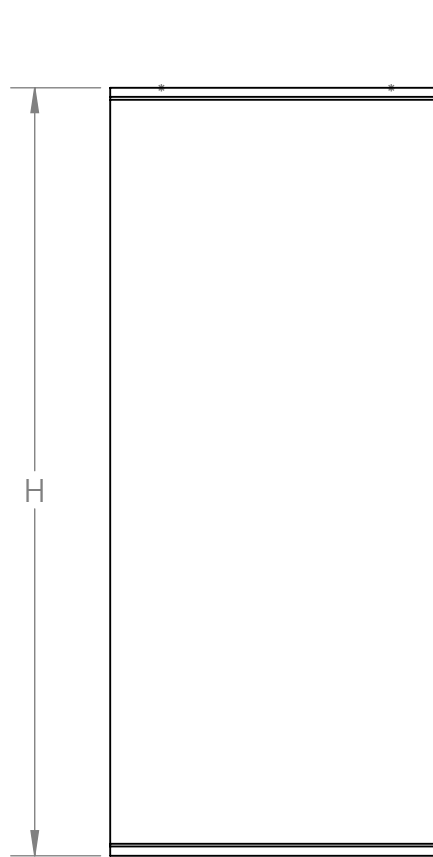

Size	W(in)	H(in)	T(mm)
Standard	24 , 48	72 , 96	3 , 9 , 24
Custom (Max)	48	96	24

TITLE
kWall

DATE
08/31/2020

DRAWN BY
CTC

DRAWINGS NO.
kWall

WEIGHT: 9.09 Lbs SHEET 1 OF 1