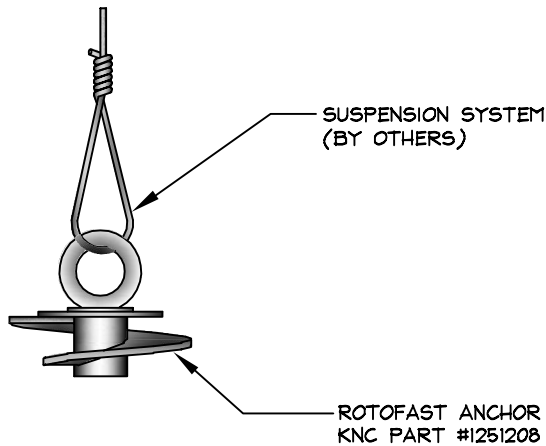

HARDSIDE HIGH IMPACT HARDSIDE TAD VERSATUNE SPORTSBOARD CONFORM SPORTSBOARD ELITE	
LONGEST EDGE OF PANEL	# OF ANCHORS
48" AND LESS	4
OVER 48" TO 84"	6
OVER 84" TO 120"	8

(ROTOFAST ANCHOR QUANTITY EXCEPTIONS)

- 4" HARDSIDE PANEL > 35.7 SF: (10) ANCHORS
- 4" HIGH IMPACT HARDSIDE PANEL > 32.7 SF: (10) ANCHORS
- 3" TAD PANEL > 34.7 SF: (10) ANCHORS
- 4" TAD PANEL 28.0-34.8 SF: (10) ANCHORS
- 4" TAD > 34.9 SF: (12) ANCHORS
- 3" VERSATUNE PANEL > 39.4 SF: (10) ANCHORS
- 4" VERSATUNE PANEL 31.0-38.5 SF: (10) ANCHORS
- 4" VERSATUNE PANEL > 38.6 SF: (12) ANCHORS