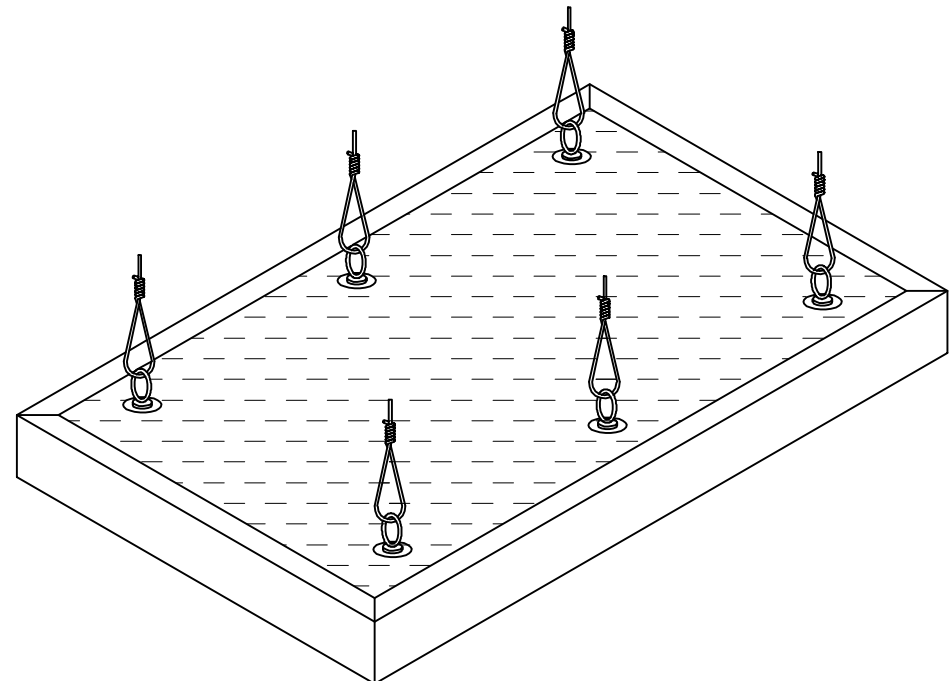

HARDSIDE HIGH IMPACT HARDSIDE TAD VERSATUNE SPORTSBOARD CONFORM SPORTSBOARD ELITE	
LONGEST EDGE OF PANEL	# OF ANCHORS
48" AND LESS	4
OVER 48" TO 84"	6
OVER 84" TO 120"	8

(ROTOFAST ANCHOR QUANTITY EXCEPTIONS)

- 4" HARDSIDE PANEL > 35.7 SF: (10) ANCHORS
- 4" HIGH IMPACT HARDSIDE PANEL > 32.7 SF: (10) ANCHORS
- 3" TAD PANEL > 34.7 SF: (10) ANCHORS
- 4" TAD PANEL 28.0-34.8 SF: (10) ANCHORS
- 4" TAD > 34.9 SF: (12) ANCHORS
- 3" VERSATUNE PANEL > 39.4 SF: (10) ANCHORS
- 4" VERSATUNE PANEL 31.0-38.5 SF: (10) ANCHORS
- 4" VERSATUNE PANEL > 38.6 SF: (12) ANCHORS