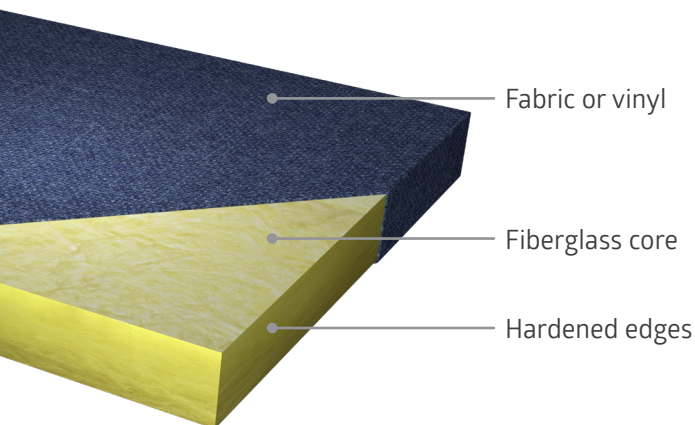

**HardSide** is a traditional acoustical wall panel offering design versatility. A variety of shaped edges and panel thicknesses allow you to design for the desired appearance and acoustics. The perfect solution for many reverberant noise problems, HardSide delivers superior performance.

## DESCRIPTION

- A versatile fiberglass acoustical wall panel wrapped in a wide selection of fabrics or vinyls
- Available with hardened shaped edges
- Engineered sound control with thicknesses from 1" to 4" and sizes up to 4 ft. x 10 ft.
- 5 ft. x 10 ft. option available with 66" wide fabric

## COMPOSITION

- 6-7 PCF density fiberglass core
- Chemically hardened edges
- Wrapped in fabric from Guilford of Maine, or factory-approved customer-selected material