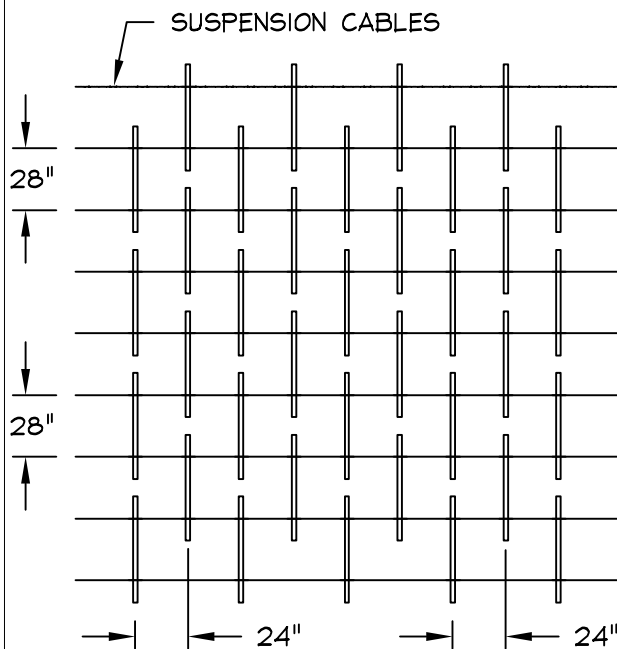

HONEYCOMB PATTERN

PARALLEL PATTERN

NOT TO SCALE

TITLE  
**KB-803  
 INSTALLATION INSTRUCTIONS**

LAST DATE  
 REVISED  
 8/11/03

DRAWN BY

DRAWING NO.

INSTAL31

T-DWG