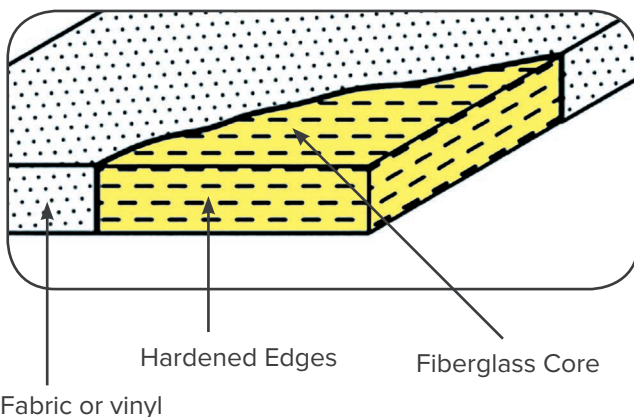

HardSide - Acoustical Wall Panels

DESCRIPTION

A versatile fiberglass acoustical wall panel wrapped in a wide selection of fabrics or vinyls.

Available with hardened shaped edges.

Engineered sound control with thicknesses from 1 to 4 inches and sizes up to 4 ft. x 10 ft.

5 ft. x 10ft. option available with 66-inch wide fabric.

COMPOSITION

6-7 PCF density fiberglass core

Chemically hardened edges

Wrapped in fabric from Guilford of Maine, or factory-approved customer-selected material

FIRE TEST DATA

Class A per ASTM E84

ACOUSTICAL PERFORMANCE

Sound Absorption per ASTM C-423. Type A Mounting

Frequency, (Hz)	125	250	500	1000	2000	4000	NRC
1" Thick	0.05	0.32	0.82	1.04	1.02	1.01	0.80
2" Thick	0.29	0.82	1.10	1.04	1.01	1.01	1.00
3" Thick	0.90	1.03	1.06	1.01	0.98	0.97	1.00
4" Thick	0.61	1.05	1.11	1.11	1.08	1.04	1.10

APPLICATIONS

- Interior surfaces where superior acoustical performance is required.
- Conference Rooms
- Schools/Classrooms
- Auditoriums
- Media Rooms
- Multi-Purpose Rooms
- Churches
- Office Spaces
- Reception Areas
- Home Theaters
- Pro Theaters

MOUNTING

HardSide Impaling Clips with Adhesive

Rotofast Clips for ceilings

Z-Clips - movable

Velcro - movable

See *HardSide cloud panels* for ceiling suspension

EDGE OPTIONS

Square

Bevel

Radius

Pencil

kineticsnoise.com
sales@kineticsnoise.com
1-800-959-1229