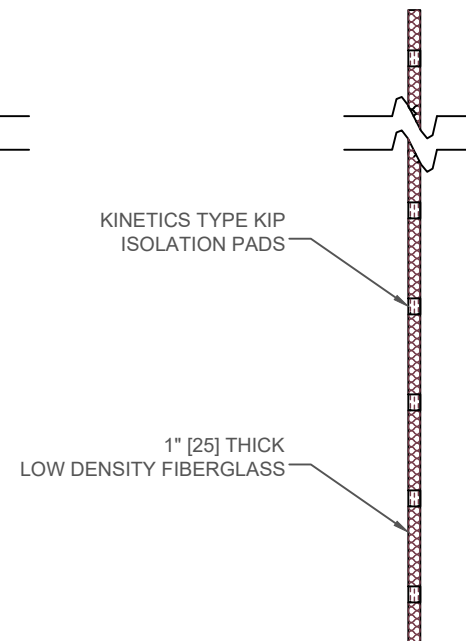

Model	Roll Size	Isolator Spacing	Max. Capacity PSF	A		B	
				in	mm	in	mm
RIM-L-1-12	4' x 50'	12"	200#	12.00	305	6.00	152
RIM-Q-1-12	4' x 50'	12"	400#	12.00	305	6.00	152
RIM-I-1-16	4' x 50'	16"	78#	16.00	406	8.00	203
RIM-L-1-16	4' x 50'	16"	112#	16.00	406	8.00	203
RIM-Q-1-16	4' x 50'	16"	225#	16.00	406	8.00	203
RIM-L-1-24	4' x 50'	24"	50#	24.00	610	12.00	305
RIM-Q-1-24	4' x 50'	24"	100#	24.00	610	12.00	305

DIMENSION FORMAT: IN [mm]

SCALE: 1/2" = 1'-0"