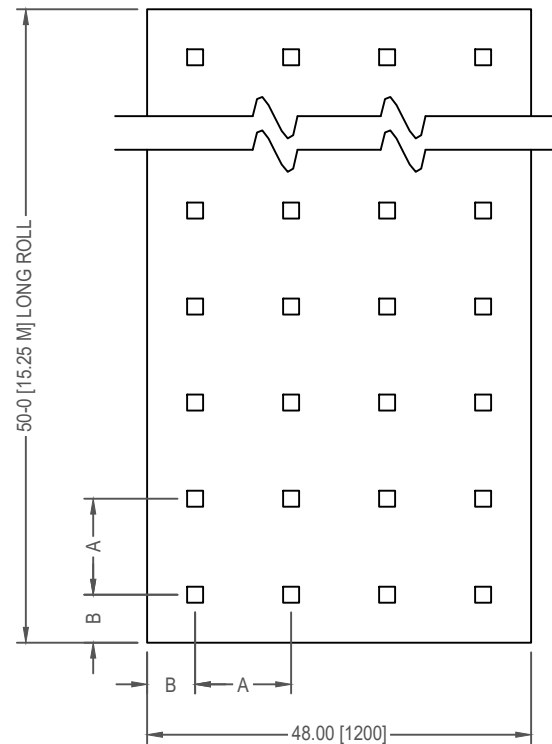

Model	Roll Size	Isolator Spacing	Max. Capacity PSF	A		B	
				in	mm	in	mm
RIM-L-1-12	4' x 50'	12"	200#	12.00	305	6.00	152
RIM-Q-1-12	4' x 50'	12"	400#	12.00	305	6.00	152
RIM-I-1-16	4' x 50'	16"	78#	16.00	406	8.00	203
RIM-L-1-16	4' x 50'	16"	112#	16.00	406	8.00	203
RIM-Q-1-16	4' x 50'	16"	225#	16.00	406	8.00	203
RIM-L-1-24	4' x 50'	24"	50#	24.00	610	12.00	305
RIM-Q-1-24	4' x 50'	24"	100#	24.00	610	12.00	305

DIMENSION FORMAT: IN [mm]

SCALE: 1/2" = 1'-0"