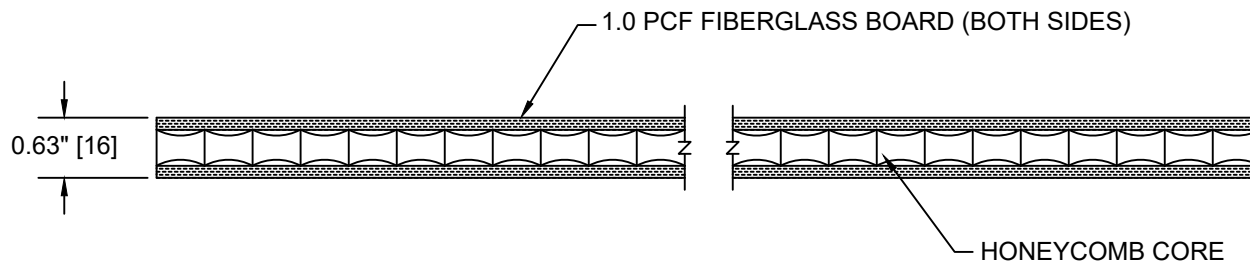

PLAN VIEW

SECTION "A-A"

DIMENSION FORMAT: IN [mm]

SCALE: 1'-0" = 1'-0"

SR FLOORBOARD

Revised  
10/15/19

Drawing No.  
AA002035

[kineticsnoise.com/sr](http://kineticsnoise.com/sr)