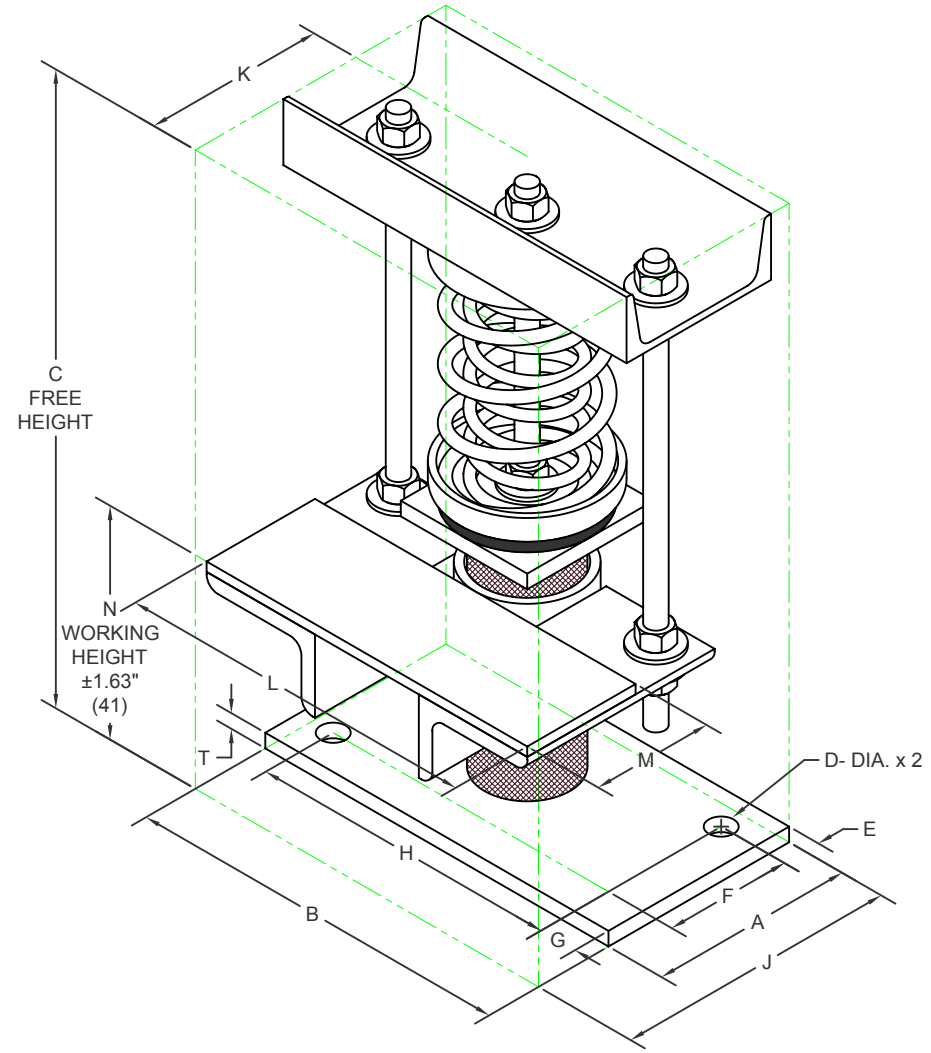

**KRG-R 2" DEFLECTION ISOLATED RISER GUIDES**

IP UNITS (INCHES AND POUNDS)

| TYPE | A    | B     | C     | D    | E    | F    | G    | H    | J    | K    | L    | M    | N    | T    |
|------|------|-------|-------|------|------|------|------|------|------|------|------|------|------|------|
| KRGA | 3.00 | 6.00  | 13.72 | 0.44 | 0.56 | 1.88 | 0.56 | 4.88 | 4.45 | 2.95 | 5.00 | 2.00 | 4.00 | 0.25 |
| KRGB | 4.00 | 9.00  | 15.07 | 0.56 | 0.75 | 2.50 | 0.75 | 7.50 | 6.44 | 4.44 | 8.88 | 3.00 | 4.50 | 0.38 |
| KRGC | 5.00 | 9.50  | 15.32 | 0.69 | 0.94 | 3.13 | 0.94 | 7.63 | 6.94 | 4.44 | 8.88 | 3.00 | 4.63 | 0.50 |
| KRGD | 6.00 | 11.00 | 15.39 | 0.81 | 1.13 | 3.75 | 1.13 | 8.75 | 8.75 | 5.75 | 9.50 | 4.00 | 4.50 | 0.50 |

**SPECIFICATIONS:**

- VERTICALLY SPRUNG, Laterally RESTRAINED, RISER GUIDE WITH REPLACEABLE NEOPRENE SNUBBING ELEMENT.
- POWDER COATED SPRING ELEMENT. OTHER METALLIC COMPONENTS PAINTED.
- MINIMUM OVERLOAD OF 50%.
- MINIMUM Kx/Ky RATIO OF 1.0.
- ALL ELEMENTS SAFE AT SOLID LOADING.
- ALL THREADED MEMBERS ARE AMERICAN STANDARD.
- APPLICATION TEMPERATURE RANGE IS 0° F (-18° C) TO 220° F (104° C).