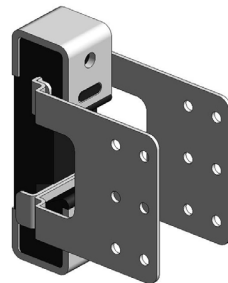

UNIBRACE-DOUBLE-L