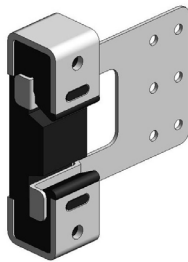

UNIBRACE-F