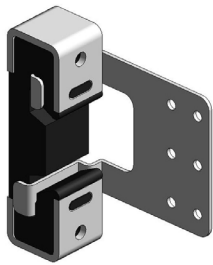

UNIBRACE

kineticsnoise.com/unibrace

UniBrace is series of isolators that enable designers to decouple a multitude of miscellaneous items that can arise in any construction project. Follow the allowable shear and tensile loads and these isolators can be used to isolate plumbing, soffits, garage door openers, or anything else that needs to be resiliently supported.