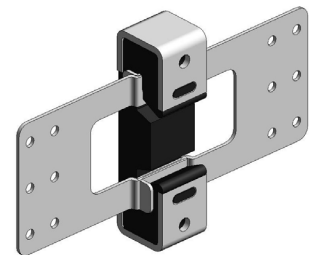

UNIBRACE-DOUBLE-F